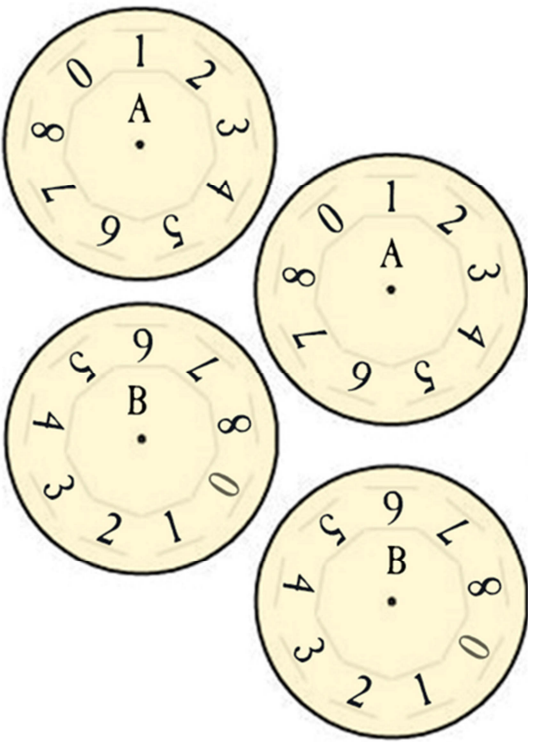

STATUS BOARD

• •
PLACE (B) DIALS HERE

PLACE FILLERS
IN GREY POSITIONS

PLACE (C) DIAL HERE
○

PLACE (A) DIALS HERE
• •

THE CLOCK CENTER
MUST BE PLACED ABOVE
THE STATUS BOARD

FILLERS